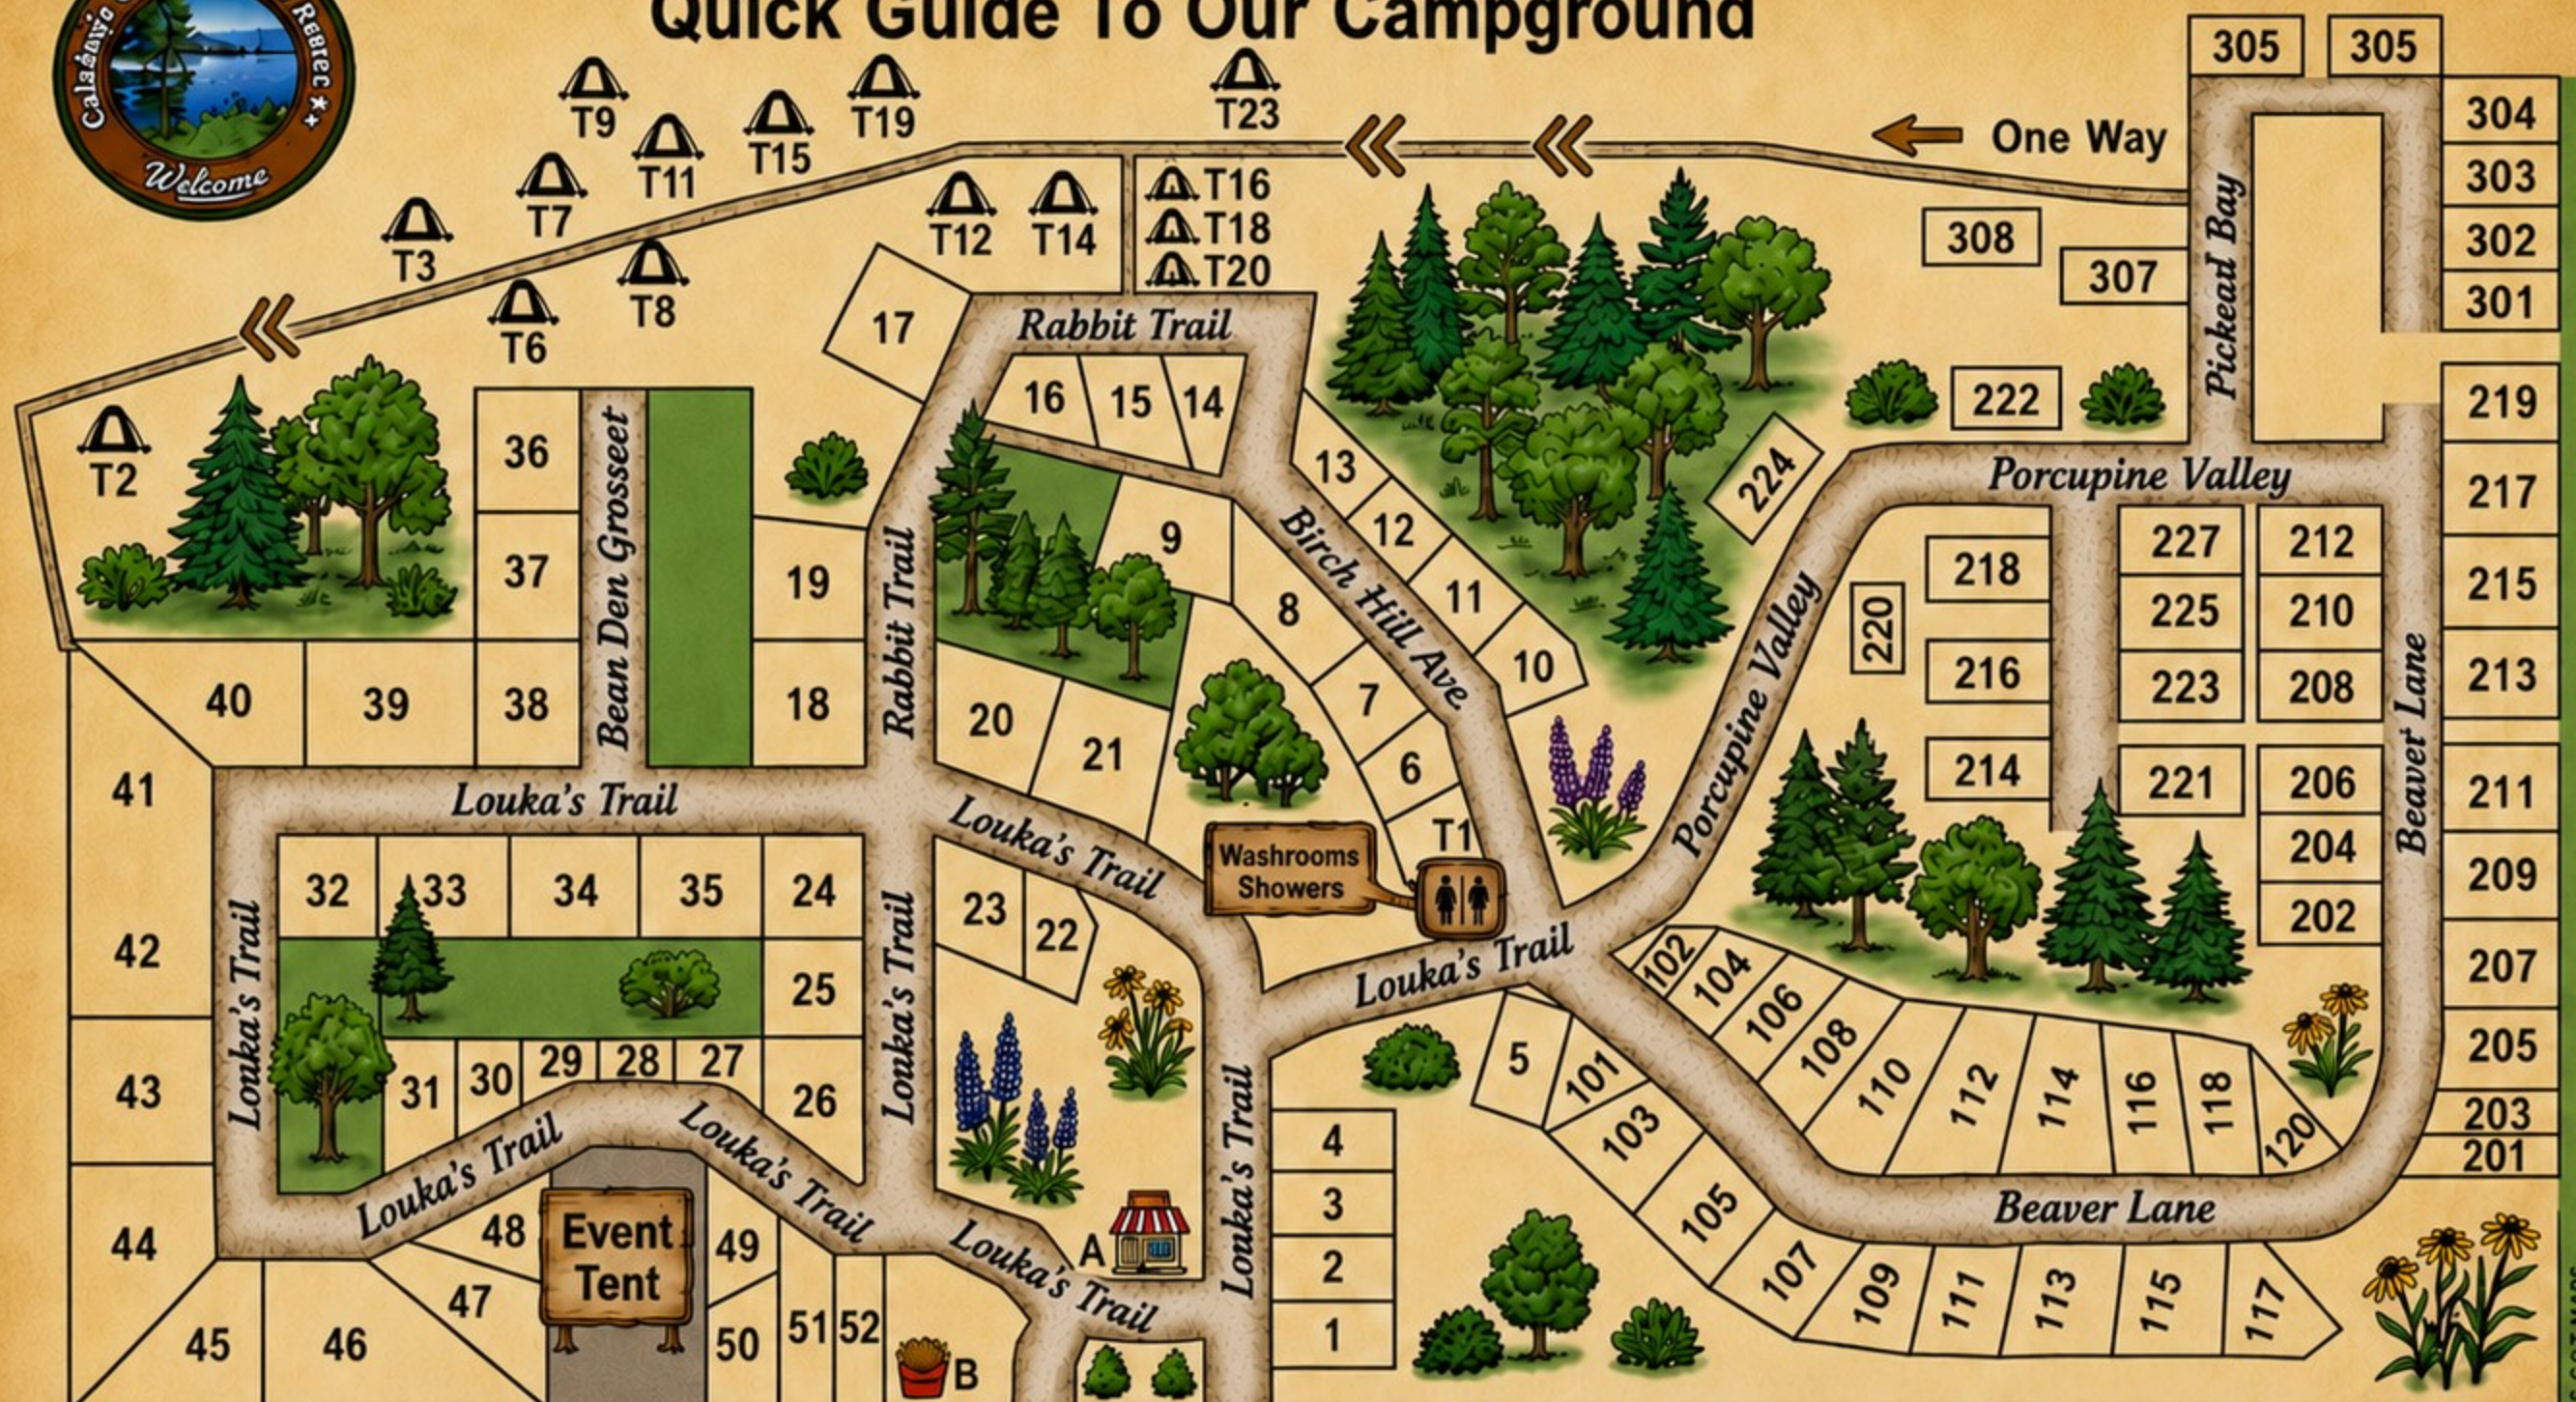

# Quick Guide To Our Campground

← To Black Donald Lake      Main Entrance      Hwy 508      To Calabogie →

## LEGEND

- A Main Office (sign-in, snacks, ice, propane & more)
- B Food Truck

**Welcome To Calabogie Camping & RV Resort**

Hosts Sylvain & Jennifer thank you for choosing Calabogie Camping, and wish you an enjoyable stay. If there is anything you need, please inquire at the main office.